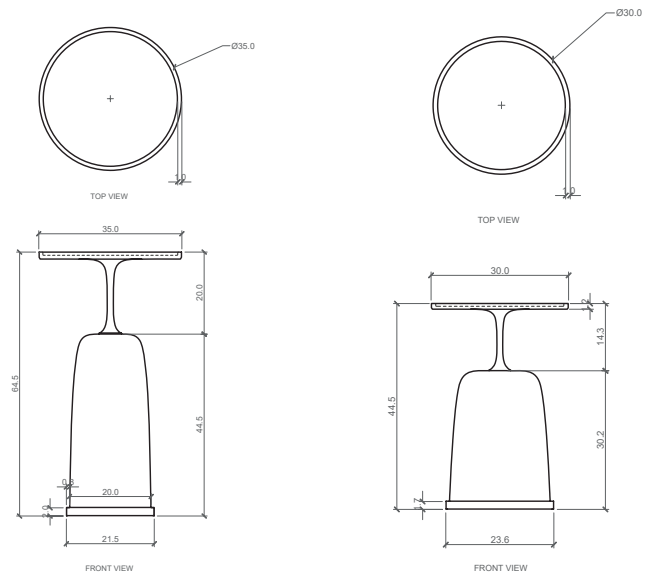

# ELAN ATELIER

**ALTAI SIDE TABLE**  
(SMALL)/  
(LARGE)/  
MUSE COLLECTION

**DIMENSIONS /**  
**DIA** 30 cm (S)  
35 cm (L)  
**H** 44.5 cm (S)  
63.5 cm (L)

**MATERIALS /**  
BRONZE, MARBLE

**DIA** 11.8 in (S)  
13.8 in (L)  
**H** 17.5 in (S)  
25 in (L)