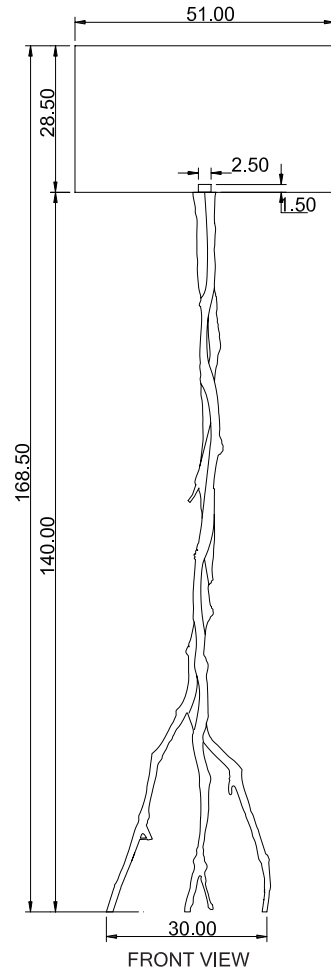

# ELAN ATELIER

**AMAZON LAMP**  
(SMALL)/  
(LARGE)/  
MUSE COLLECTION

**DIMENSIONS /**  
**DIA** 38 cm (S)  
51 cm (L)  
**H** 88 cm (S)  
168.5 cm (L)

**MATERIALS /**  
BRONZE, SHADE: LINEN

**DIA** 15 in (S)  
20.1 in (L)  
**H** 34.6 in (S)  
66.3 in (L)

**STANDARD FINISH SHOWN /**  
ANTIQUÉ BRONZE