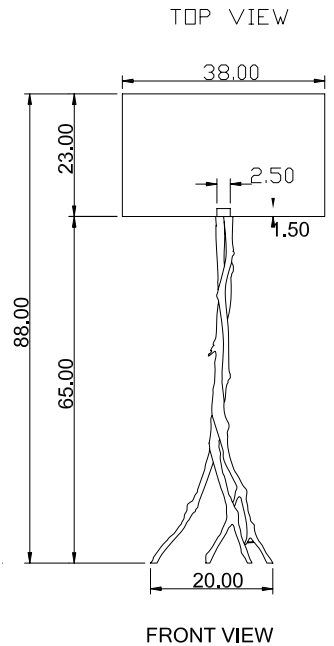

# ELAN ATELIER

**AMAZON LAMP**  
(SMALL)/  
(LARGE)/  
MUSE COLLECTION

**DIMENSIONS /**  
**DIA** 38 cm (S)  
51 cm (L)  
**H** 88 cm (S)  
168.5 cm (L)

**MATERIALS /**  
BRONZE, SHADE: LINEN

**DIA** 15 in (S)  
20.1 in (L)  
**H** 34.6 in (S)  
66.3 in (L)