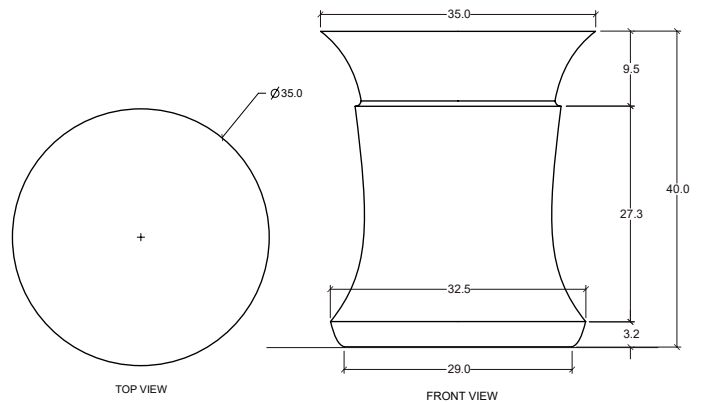

ELAN ATELIER

BELLA STOOL
MUSE COLLECTION

DIMENSIONS /
DIA 35 cm
H 45 cm

MATERIALS /
BRONZE

DIA 13.8 in
H 17.7 in

STANDARD FINISH SHOWN /
DARK BRONZE