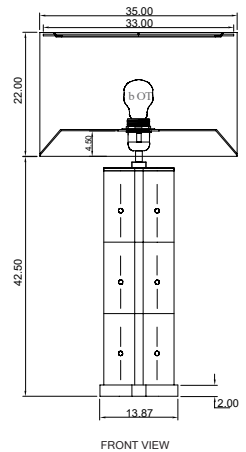

ELAN ATELIER

BRUNO LAMP
(SMALL)/
(LARGE)/
MUSE COLLECTION

DIMENSIONS /
DIA 25 cm (S)
35 cm (L)
H 40 cm (S)
64.5 cm (L)

MATERIALS /
SHAGREEN, BRONZE,
SHADE: LINEN

DIA 9.8 in (S)
13.8 in (L)
H 15.7 in (S)
25.4 in (L)