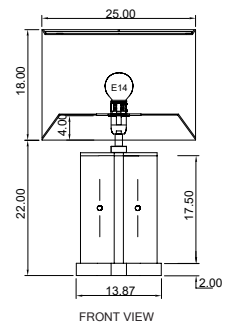

ELAN ATELIER

BRUNO LAMP
(SMALL)/
(LARGE)/
MUSE COLLECTION

DIMENSIONS /
DIA 25 cm (S)
35 cm (L)
H 40 cm (S)
64.5 cm (L)

MATERIALS /
SHAGREEN, BRONZE,
SHADE: LINEN

DIA 9.8 in (S)
13.8 in (L)
H 15.7 in (S)
25.4 in (L)