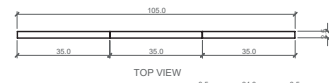

ELAN ATELIER

BUA ANTIQUE SCREEN
MUSE COLLECTION

DIMENSIONS /
W 105 cm
D 2.5 cm
H 175 cm

MATERIALS /
SILVER LEAF, LACQUER, SILK

W 41.3 in
D 1 in
H 68.9 in

STANDARD FINISH SHOWN /
ANTIQUÉ SILVER LEAF