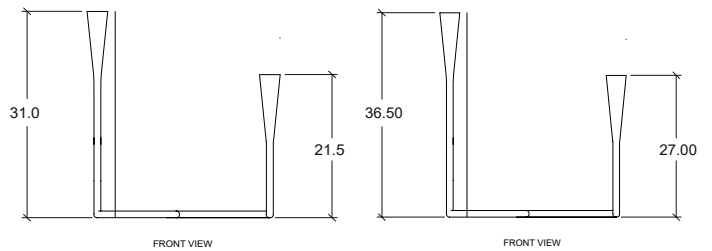

ELAN ATELIER

DAISY CANDLE STAND
(SMALL)/
(LARGE)/
MUSE COLLECTION

DIMENSIONS /

W 28 cm (S) / 28 cm (L)

D 19.5 cm (S) / 19.5 cm (L)

H 31 cm (S) / 36.5 cm (L)

W 11 in (S) / 11 in (L)

D 7.7 in (S) / 7.7 in (L)

H 12.2 in (S) / 14.4 in (L)

MATERIALS /

BRONZE

STANDARD FINISH SHOWN /

BRASS