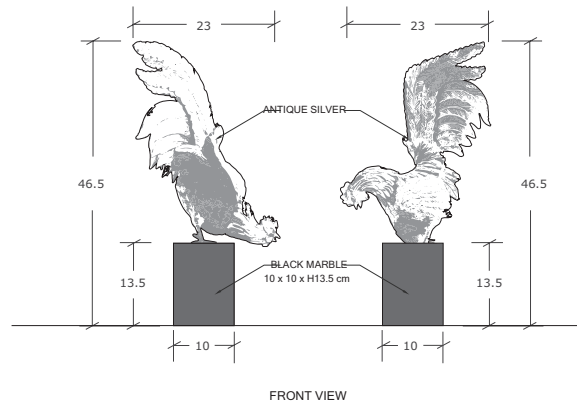

ELAN ATELIER

GALLUS SCULPTURE MUSE COLLECTION

DIMENSIONS /

(LEFT) W 25 cm / D 23 cm / H 46.5 cm /
(RIGHT) W 22 cm / D 23 cm / H 46.5 cm /

(LEFT) W 9.8 in / D 9 in / H 18.3 in /
(RIGHT) W 8.7 in / D 9 in / H 18.3 in /