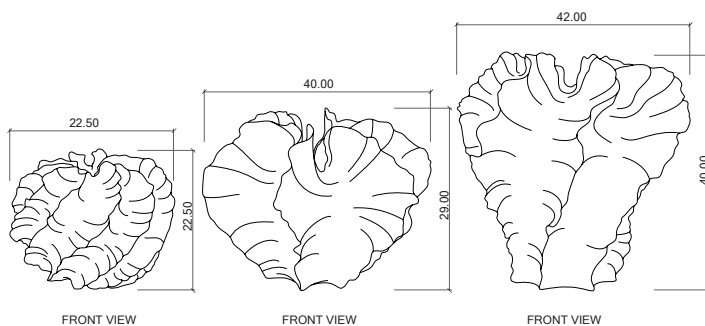

## HANA VASE

(SMALL)/  
(MEDIUM)/  
(LARGE)/

MUSE COLLECTION

## DIMENSIONS /

D 25 cm (S) /40 cm (M) /42 cm (L)

H 22 cm (S) /29 cm (M) /40 cm (L)

D 9.8 in (S) /15.7 in (M) /16.5 in (L)

H 8.7 in (S) /11.4 in (M) /15.7 in (L)