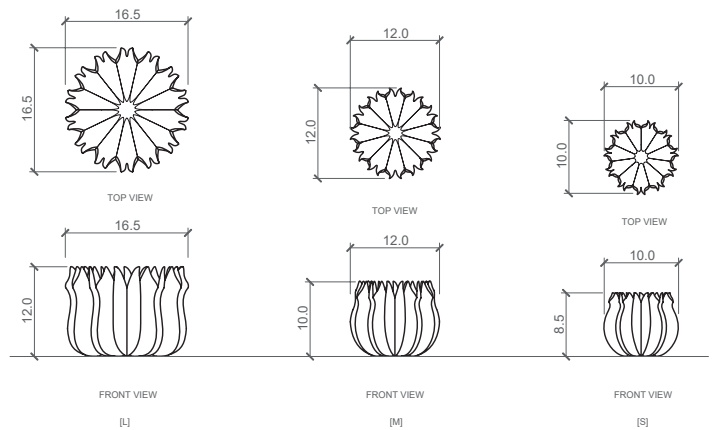

# ELAN ATELIER

**HARU BOWL**  
(SMALL)/  
(MEDIUM)/  
(LARGE)/  
MUSE COLLECTION

**DIMENSIONS /**  
**DIA** 10 cm (S) / 12 cm (M) / 16.5 cm (L)  
**H** 8.5 cm (S) / 10 cm (M) / 12 cm (L)  
**DIA** 3.9 in (S) / 4.7 in (M) / 6.5 in (L)  
**H** 3.3 in (S) / 3.9 in (M) / 4.7 in (L)