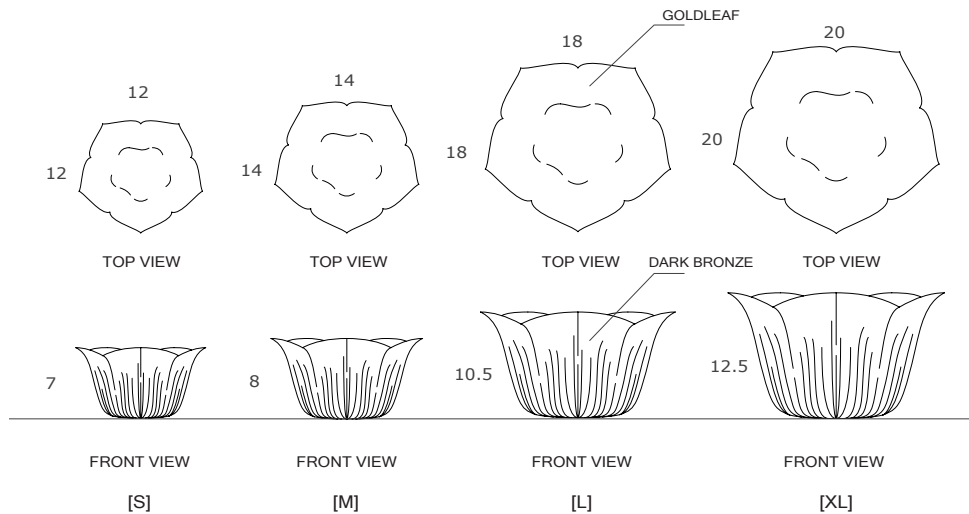

## HASU BOWL

(SMALL)/  
(MEDIUM)/  
(LARGE)/  
(EXTRA LARGE)  
MUSE COLLECTION

## DIMENSIONS /

**DIA** 12 cm (S) / 14 cm (M) / 18 cm (L) / 20 cm (XL)  
**H** 7 cm (S) / 8 cm (M) / 10.5 cm (L) / 12.5 cm (XL)

**DIA** 4.7 in (S) / 5.5 in (M) / 7.1 in (L) / 7.9 in (XL)  
**H** 2.8 in (S) / 3.1 in (M) / 4.1 in (L) / 4.9 in (XL)