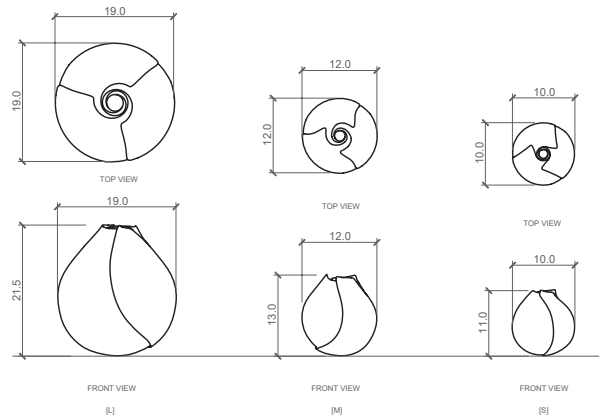

ELAN ATELIER

HICKORY VASE
 (SMALL)/
 (MEDIUM)/
 (LARGE)/
 MUSE COLLECTION

DIMENSIONS /

DIA 8 cm (S) / 12 cm (M) / 21 cm (L)
H 8 cm (S) / 12 cm (M) / 15 cm (L)

DIA 3.1 in (S) / 4.7 in (M) / 8.3 in (L)
H 3.1 in (S) / 4.7 in (M) / 5.9 in (L)