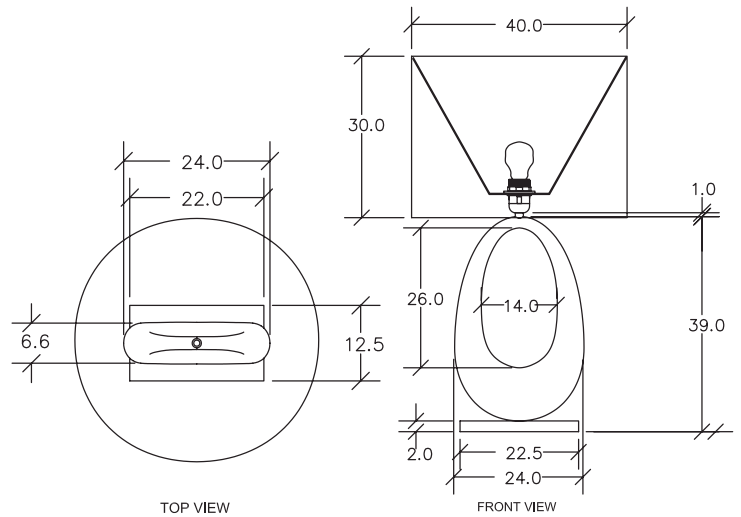

ELAN ATELIER

JEWEL TABLE LAMP
MUSE COLLECTION

DIMENSIONS /
DIA 40 cm
H 69 cm

MATERIALS /
BRONZE, SHADE: LINEN

DIA 15.7 in
H 27.2 in

STANDARD FINISH SHOWN /
DARK BRONZE