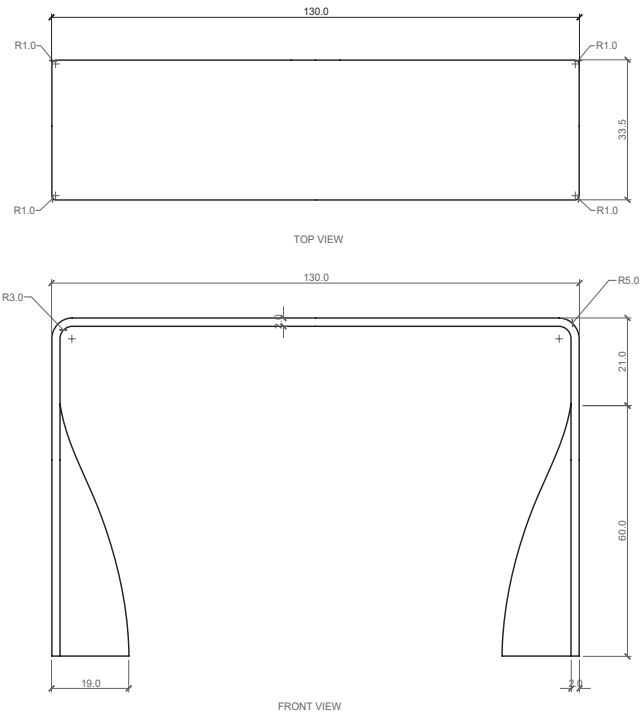

ELAN ATELIER

KHETAN CONSOLE
MUSE COLLECTION

DIMENSIONS /

W 130 cm
D 33.5 cm
H 81 cm

MATERIALS /
BRONZE

W 51.2 in
D 13.2 in
H 31.9 in

STANDARD FINISH SHOWN /
ANTIQUÉ BRONZE, SILVER BRONZE, BRASS