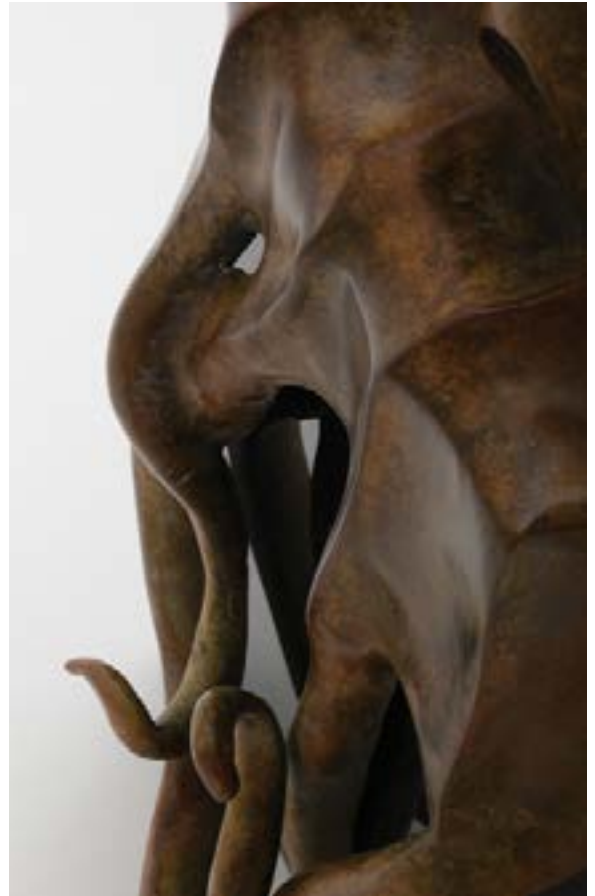

ELAN ATELIER

KRAKEN SCULPTURE
MUSE COLLECTION

DIMENSIONS /

W 29 cm

D 34 cm

H 45 cm

MATERIALS /

BRONZE, MARBLE

W 11.4 in

D 13.4 in

H 17.7 in

STANDARD FINISH SHOWN /

RUSTIC BRONZE, BLACK MARBLE