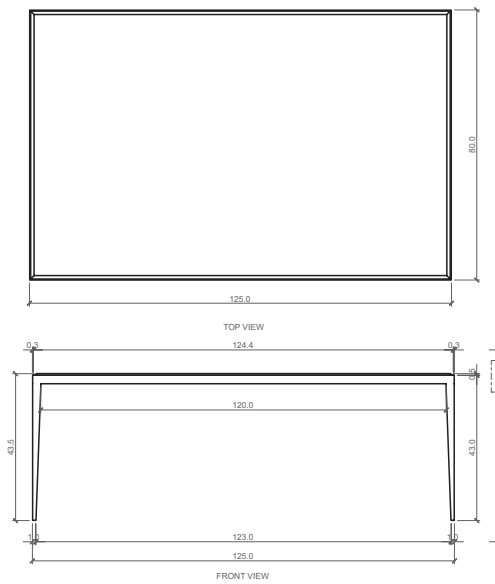

## LINEAR COFFEE TABLE MUSE COLLECTION

### DIMENSIONS /

**W** 128 cm  
**D** 80 cm  
**H** 43.5 cm

### MATERIALS / GESSO, BRONZE

**W** 50.4 in  
**D** 31.5 in  
**H** 17.1 in

**STANDARD FINISH SHOWN /  
IVORY GESSO, DARK BRONZE**