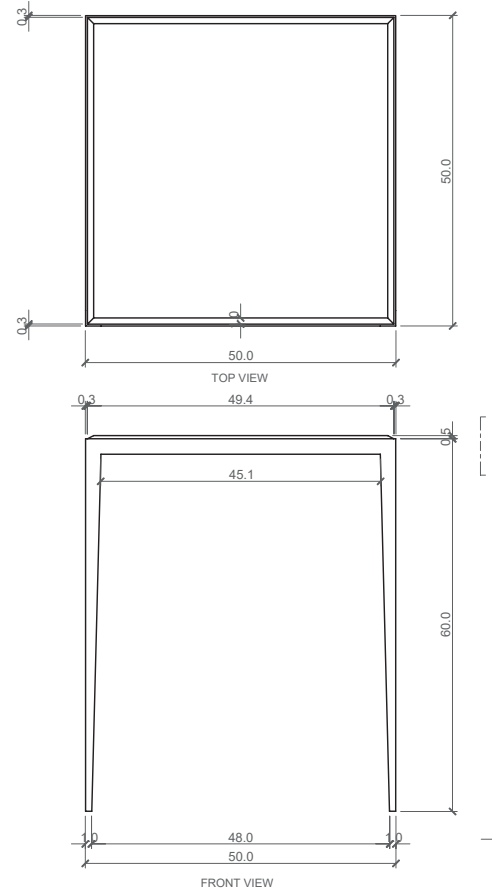

ELAN ATELIER

LINEAR SIDE TABLE
MUSE COLLECTION

DIMENSIONS /
W 50 cm
D 25 cm
H 54.5 cm

MATERIALS /
GESSO, BRONZE

W 19.7 in
D 9.8 in
H 21.5 in

STANDARD FINISH SHOWN /
IVORY GESSO, DARK BRONZE