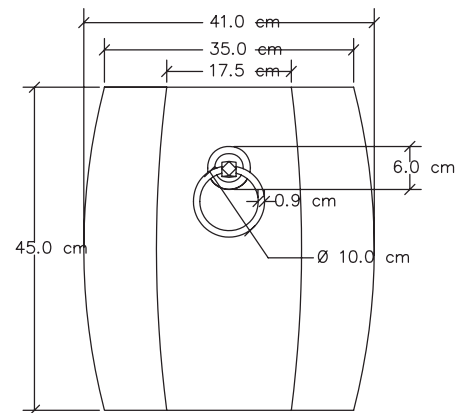

ELAN ATELIER

TOP VIEW

FRONT VIEW

LINEN STOOL
MUSE COLLECTION

DIMENSIONS /
W 41 cm
D 35 cm
H 45 cm

MATERIALS /
LACQUERED LINEN,
BRONZE

W 16.1 in
D 13.8 in
H 17.7 in

STANDARD FINISH SHOWN /
RUSSET LINEN, ANTIQUE GOLD,
BRONZE