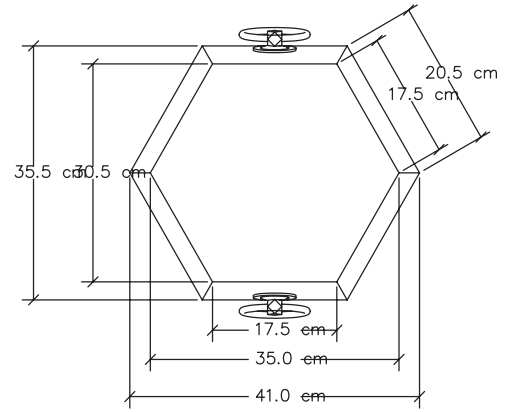

ELAN ATELIER

TOP VIEW

FRONT VIEW

LINEN STOOL
MUSE COLLECTION

DIMENSIONS /
W 41 cm
D 35 cm
H 45 cm

MATERIALS /
LACQUERED LINEN,
BRONZE

W 16.1 in
D 13.8 in
H 17.7 in

STANDARD FINISH SHOWN /
RUSSET LINEN, ANTIQUE GOLD,
BRONZE