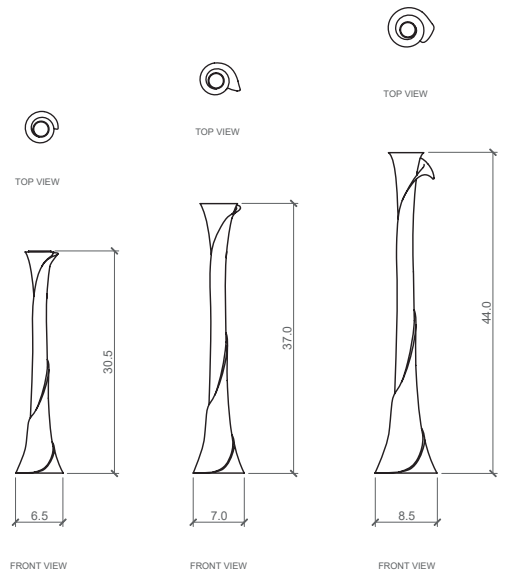

ELAN ATELIER

LIZ CANDLE STAND

(SMALL)/
(MEDIUM)/
(LARGE)

MUSE COLLECTION

DIMENSIONS /

DIA 6.5 cm (S) / 7 cm (M) / 8.5 cm (L)

H 30.5 cm (S) / 37 cm (M) / 44 cm (L)

DIA 2.6 in (S) / 2.8 in (M) / 3.3 in (L)

H 12 in (S) / 14.6 in (M) / 17.3 in (L)

MATERIALS /

BRONZE,

STANDARD FINISH SHOWN /

FLAXEN BRONZE