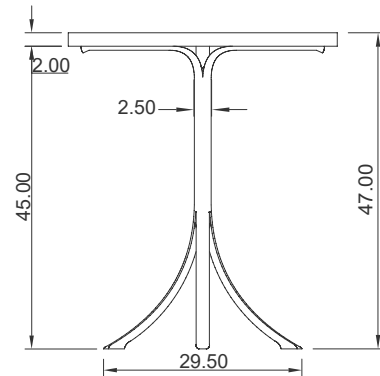

ELAN ATELIER

TOP VIEW

FRONT VIEW

LUDROF SIDE TABLE
MUSE COLLECTION

DIMENSIONS /
DIA 40 cm
H 47 cm

MATERIALS /
PARCHMENT, BRONZE

DIA 15.7 in
H 18.5 in

STANDARD FINISH SHOWN /
ANGORA PARCHMENT,
DARK BRONZE