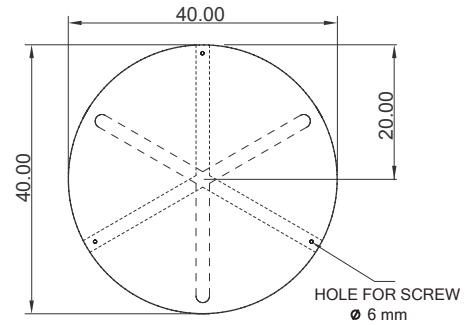

ELAN ATELIER

TOP VIEW

FRONT VIEW

LUDROF SIDE TABLE
MUSE COLLECTION

DIMENSIONS /
DIA 40 cm
H 47 cm

MATERIALS /
PARCHMENT, BRONZE

DIA 15.7 in
H 18.5 in

STANDARD FINISH SHOWN /
ANGORA PARCHMENT,
DARK BRONZE