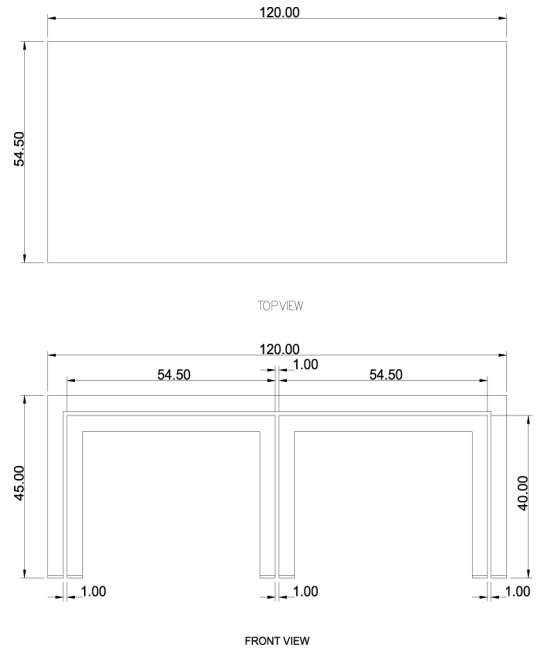

ELAN ATELIER

MODULAR COFFEE TABLE MUSE COLLECTION

DIMENSIONS /

W 54.5 cm (S) / 120 cm (L)

D 54.5 cm (S) / 54.5 cm (L)

H 40 cm (S) / 45 cm (L)

W 21.5 in (S) / 47.2 in (L)

D 21.5 in (S) / 21.5 in (L)

H 15.7 in (S) / 17.7 in (L)

MATERIALS /

GESSO, BRONZE

STANDARD FINISH SHOWN /

IVORY GESSO, BRASS