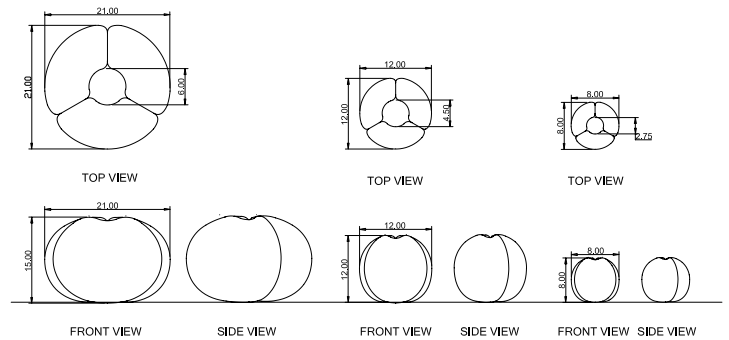

ELAN ATELIER

PETAL VASE
(SMALL)/
(MEDIUM)/
(LARGE)/
MUSE COLLECTION

DIMENSIONS /
DIA 8 cm (S) / 12 cm (M) / 21 cm (L)
H 8 cm (S) / 12 cm (M) / 15 cm (L)
DIA 3.1 in (S) / 4.7 in (M) / 8.3 in (L)
H 3.1 in (S) / 4.7 in (M) / 5.9 in (L)