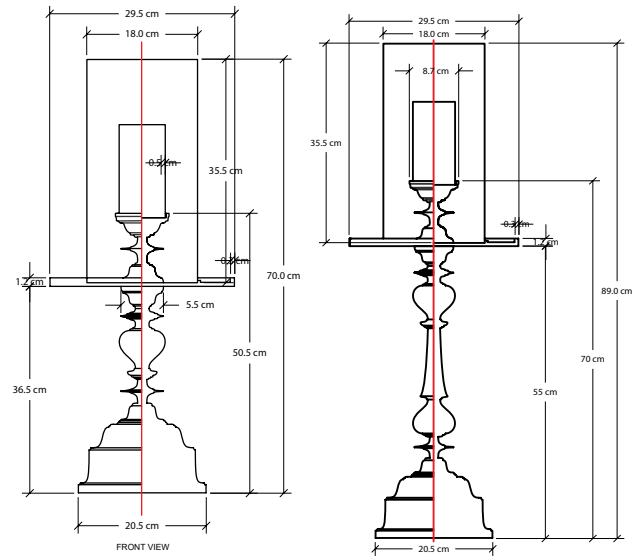

ELAN ATELIER

RALF HURRICANE
(SMALL)/
(LARGE)
MUSE COLLECTION

DIMENSIONS /
DIA 29.5 cm (S) /29.5 cm (L)
H 70 cm (S) /90 cm (L)

MATERIALS /
BRONZE, GLASS

DIA 11.6 in (S) /11.6 in (L)
H 27.6 in (S) /35.4 in (L)