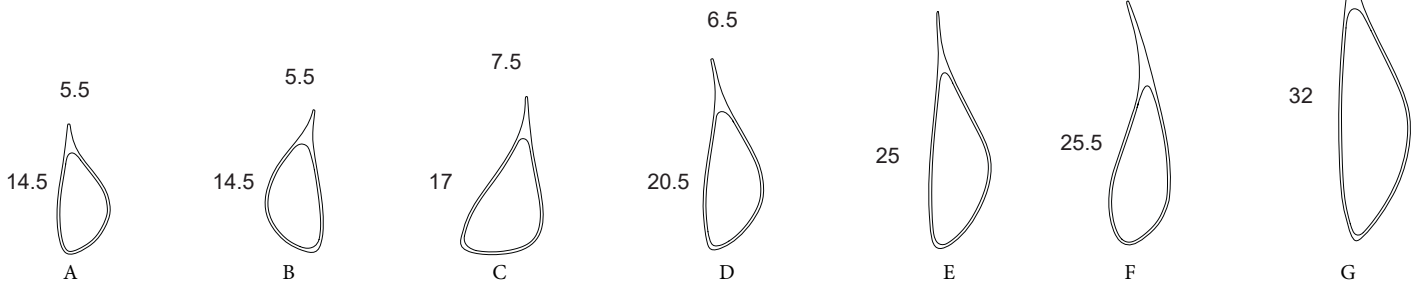

ELAN ATELIER

RANCHU BOWLS MUSE COLLECTION

DIMENSIONS /

W 14.5 cm;	D 5.5 cm;	H 3 cm (A) /
W 14.5 cm;	D 5.5 cm;	H 3 cm (B) /
W 17 cm;	D 7.5 cm;	H 3 cm (C) /
W 20.5 cm;	D 6.5 cm;	H 3 cm (D) /
W 25 cm;	D 6.5 cm;	H 3 cm (E) /
W 25.5 cm;	D 6.5 cm;	H 3 cm (F) /
W 32 cm;	D 8 cm;	H 3 cm (G) /

MATERIALS / GOLD LEAF, BRONZE

STANDARD FINISH SHOWN / GOLD LEAF, DARK BRONZE

W 5.7 in;	D 2.2 in;	H 1.2 in (A) /
W 5.7 in;	D 2.2 in;	H 1.2 in (B) /
W 6.7 in;	D 3 in;	H 1.2 in (C) /
W 8.1 in;	D 2.6 in;	H 1.2 in (D) /
W 9.8 in;	D 2.6 in;	H 1.2 in (E) /
W 10 in;	D 2.6 in;	H 1.2 in (F) /
W 12.6 in;	D 3.1 in;	H 1.2 in (G) /