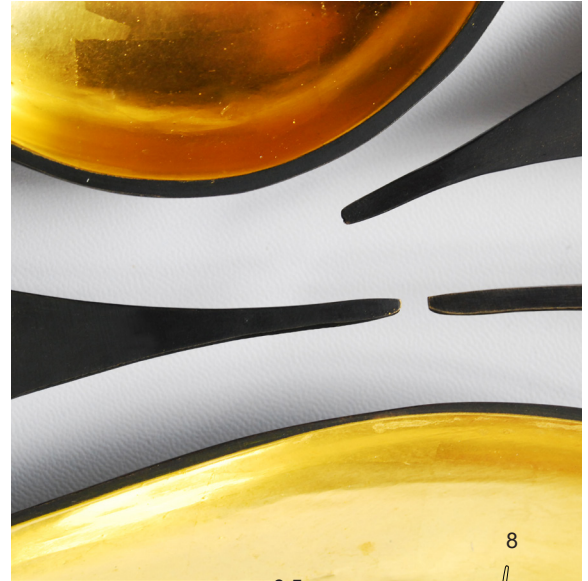

ELAN ATELIER

RANCHU BOWLS MUSE COLLECTION

DIMENSIONS /

W 14.5 cm;	D 5.5 cm;	H 3 cm (A) /
W 14.5 cm;	D 5.5 cm;	H 3 cm (B) /
W 17 cm;	D 7.5 cm;	H 3 cm (C) /
W 20.5 cm;	D 6.5 cm;	H 3 cm (D) /
W 25 cm;	D 6.5 cm;	H 3 cm (E) /
W 25.5 cm;	D 6.5 cm;	H 3 cm (F) /
W 32 cm;	D 8 cm;	H 3 cm (G) /

MATERIALS / GOLD LEAF, BRONZE

STANDARD FINISH SHOWN / GOLD LEAF, DARK BRONZE

W 5.7 in;	D 2.2 in;	H 1.2 in (A) /
W 5.7 in;	D 2.2 in;	H 1.2 in (B) /
W 6.7 in;	D 3 in;	H 1.2 in (C) /
W 8.1 in;	D 2.6 in;	H 1.2 in (D) /
W 9.8 in;	D 2.6 in;	H 1.2 in (E) /
W 10 in;	D 2.6 in;	H 1.2 in (F) /
W 12.6 in;	D 3.1 in;	H 1.2 in (G) /