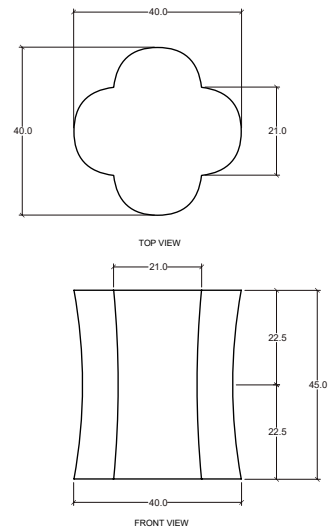

ELAN ATELIER

STUMP STOOL
MUSE COLLECTION

DIMENSIONS /

W 40 cm

D 40 cm

H 45 cm

MATERIALS /
BRONZE

W 15.7 in

D 15.7 in

H 17.7 in

STANDARD FINISH SHOWN /
DARK BRONZE