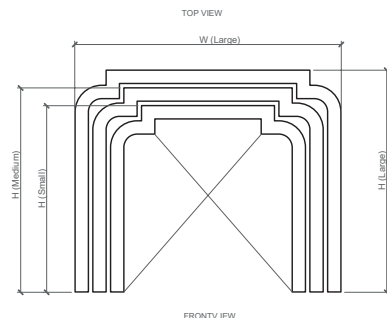

# ELAN ATELIER

**YUU NESTING TABLE**  
 (SMALL)/  
 (MEDIUM)/  
 (LARGE)/  
 MUSE COLLECTION

## DIMENSIONS /

<b>W</b>	44	cm (S) /52	cm (M) /60	cm (L)
<b>D</b>	40	cm (S) /40	cm (M) /40	cm (L)
<b>H</b>	42	cm (S) /46	cm (M) /50	cm (L)

<b>W</b>	17.3	in (S) /20.4	in (M) /23.6	in (L)
<b>D</b>	15.7	in (S) /15.7	in (M) /15.7	in (L)
<b>H</b>	16.5	in (S) /18.1	in (M) /19.7	in (L)